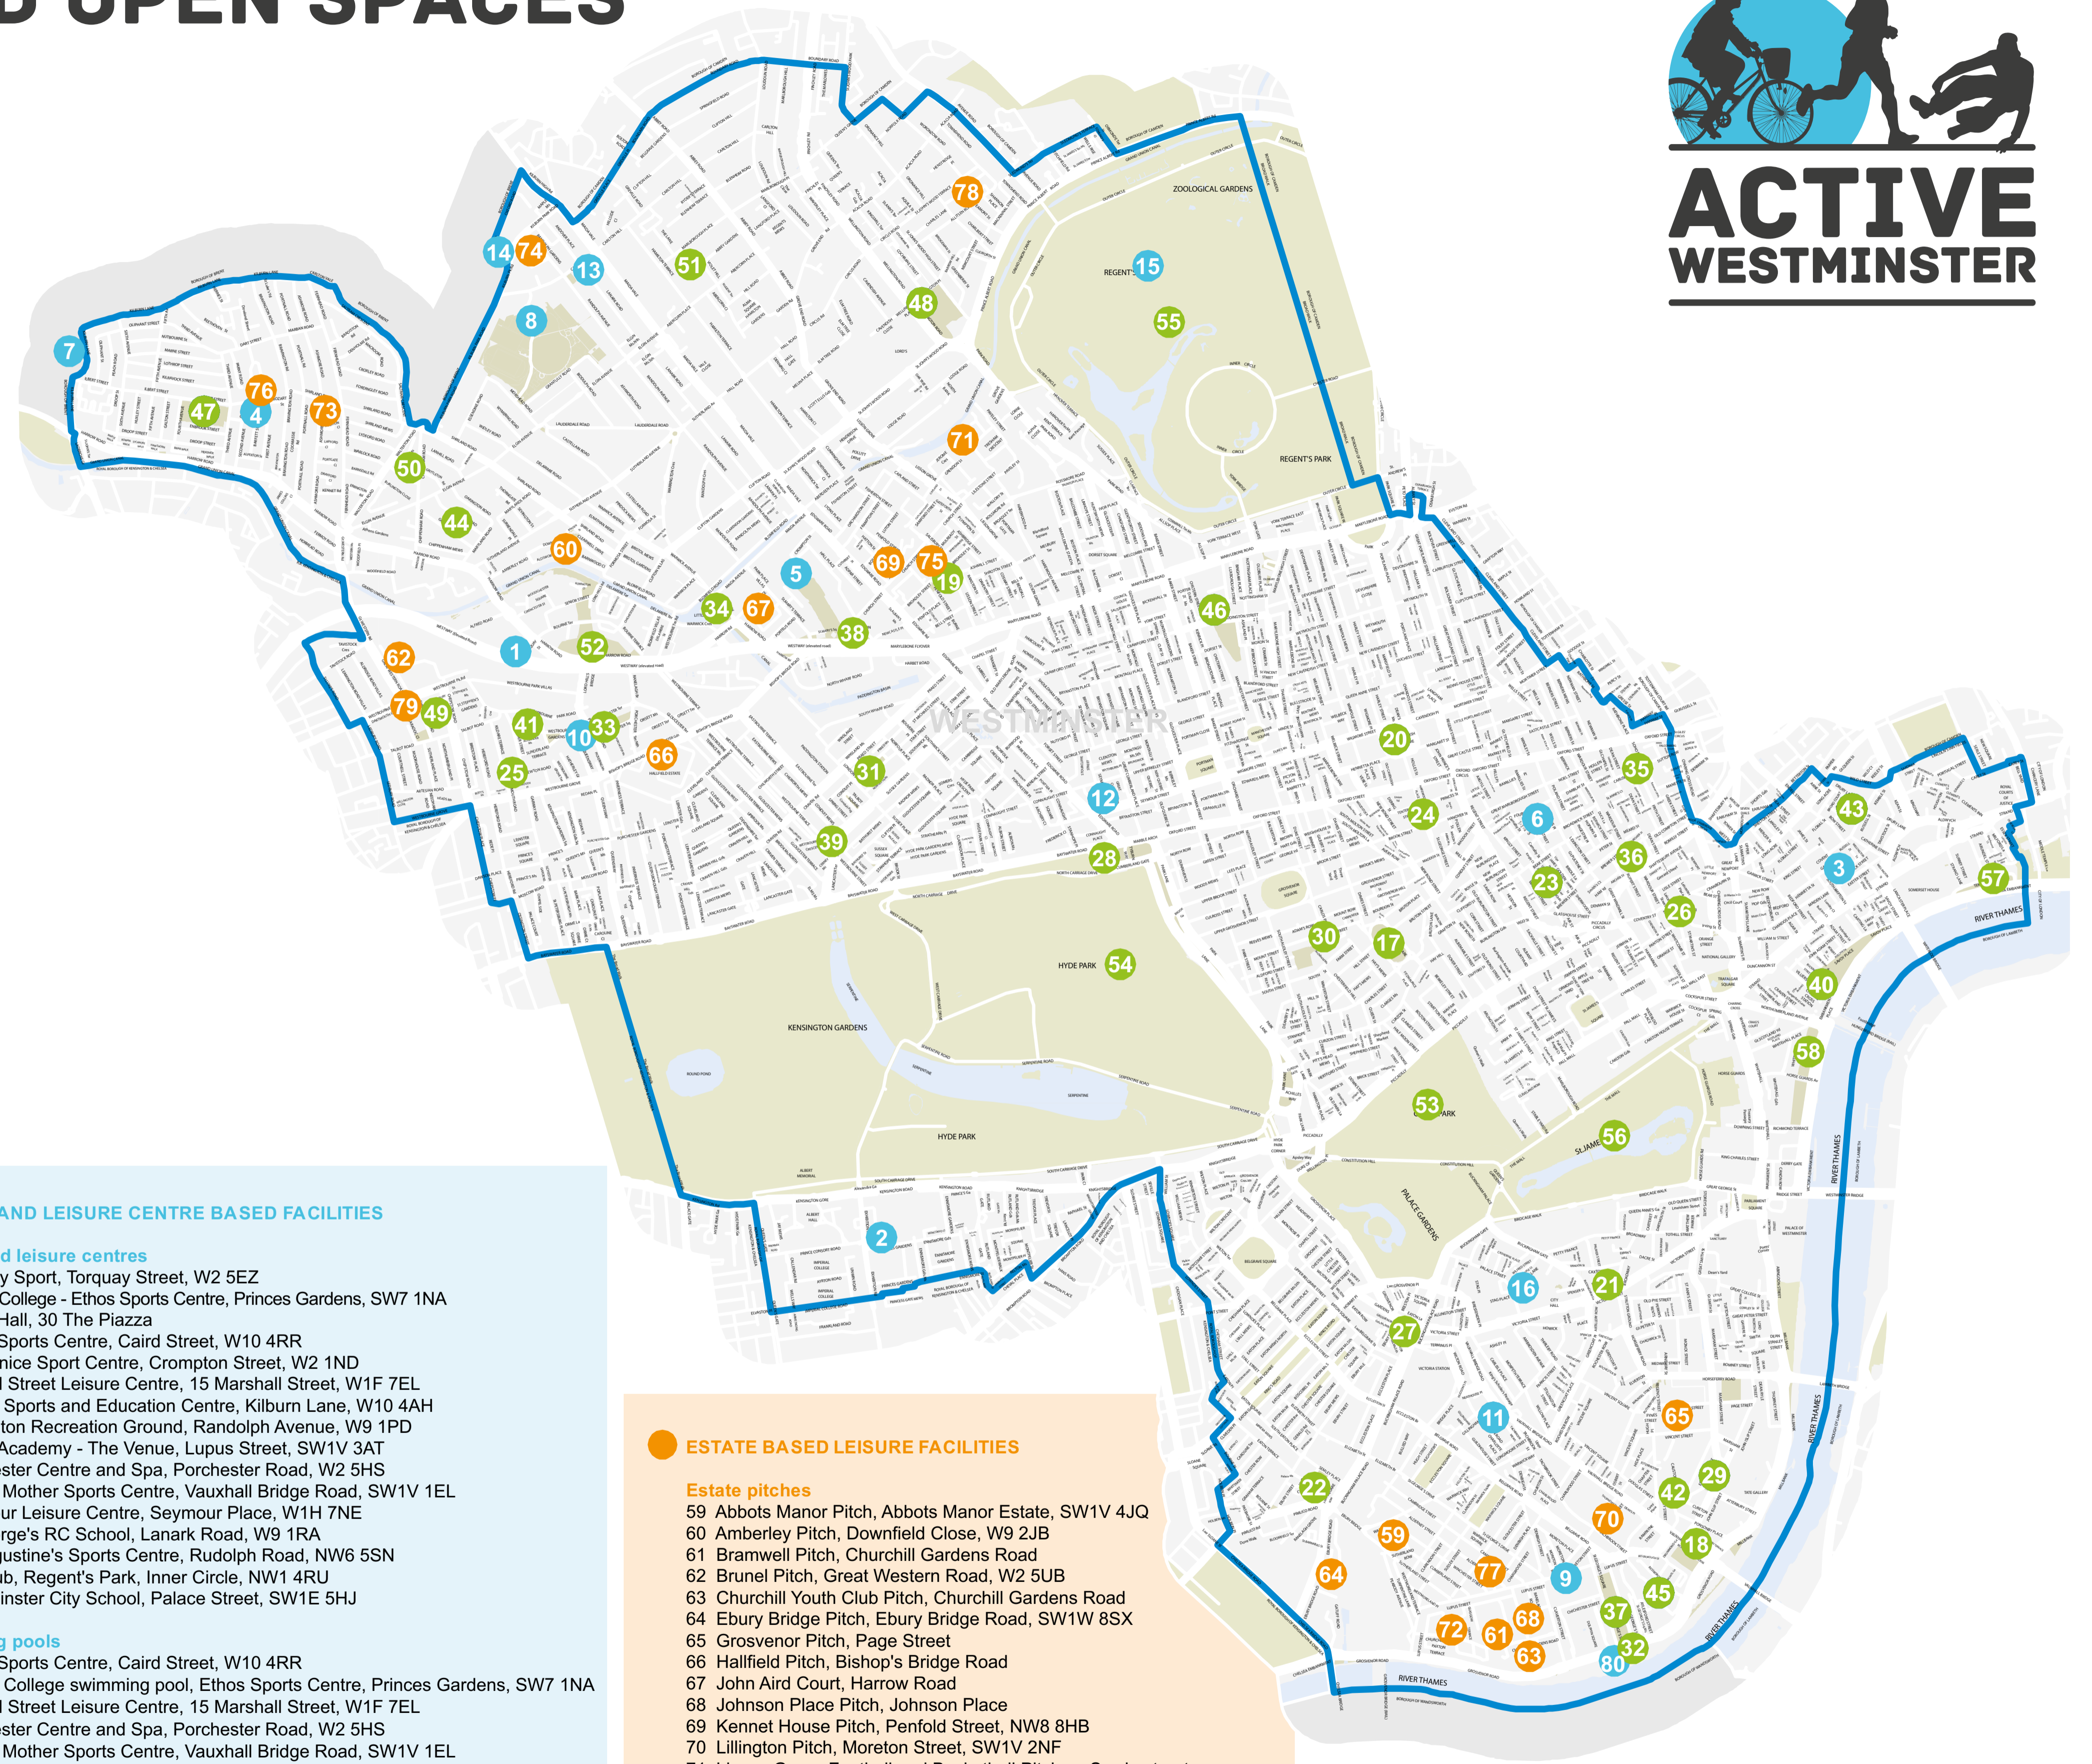

SPORTS, LEISURE AND OPEN SPACES IN WESTMINSTER

PARK BASED LEISURE FACILITIES

Basketball courts

- 43 Drury Lane Garden, Martlett Court, WC2B 5SQ
- 45 Trinity Mews Multi-Use Games Area, Bessborough Place, SW1P 4AT
- 47 Queen's Park Gardens, Third Avenue, W10 4RQ

Parks and open spaces

- 17 Berkeley Square Gardens, Berkeley Square, W1J 6EB
- 18 Bessborough Gardens, Bessborough Gardens, SW1V 2JQ
- 19 Broadley Street Gardens, Broadley Street, NW8 8BN
- 20 Cavendish Square Gardens, Cavendish Square, W1G 9DB
- 21 Christchurch Gardens, Victoria Street, SW1H 0AY
- 22 Ebury Square Gardens, Ebury Square
- 23 Golden Square Garden, Golden Square, W1F 9HW
- 24 Hanover Square Garden, Hanover Square, W1S 1HP
- 25 Kildare Gardens, Kildare Gardens, W2 5JS
- 26 Leicester Square, WC2H 7LE
- 27 Lower / Upper Grosvenor Gardens, Buckingham Palace Road, SW1W 0QP
- 28 Marble Arch Green Areas, Marble Arch, W1H 7AP
- 29 Millbank Garden, John Islip Street
- 30 Mount Street Garden, Mount Street
- 31 Norfolk Square Garden, Norfolk Square, W2 1RU
- 32 Pimlico Gardens, Grosvenor Road, SW1V 3QY
- 34 Rembrandt Gardens, Warwick Avenue, W9 2PT
- 35 Soho Square Garden, Soho Square, W1D 3QH
- 36 St Anne's Churchyard, Wardour Street, W1F 0UN
- 37 St George's Square Gardens
- 38 St Mary's Churchyard, Paddington Green, W2 1LG
- 39 Sussex Gardens, Sussex Gardens, W2 3UA
- 40 Victoria Embankment Gardens, Villiers Street, WC2N 6ND
- 41 Westbourne Gardens, Durham Terrace, W2 5PB